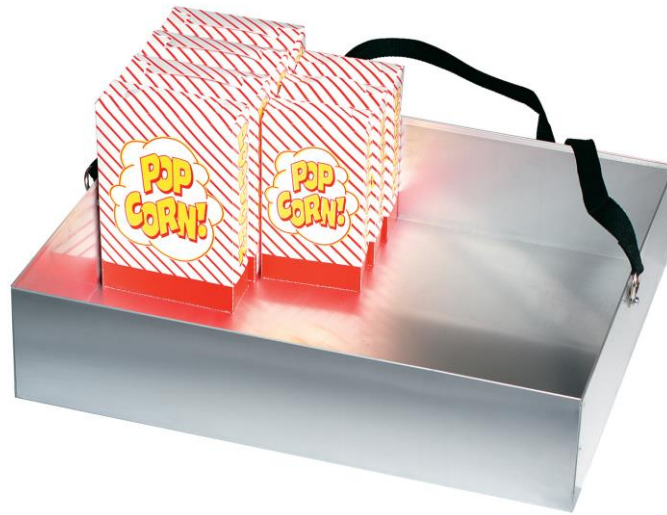

GOLD MEDAL® PRODUCTS CO.

Corn Hustler Tray

Model No. 2048

Specifications

Overall Dimensions:

Width: 22" (incls strap; tray only 21.5")

Depth: 17.25"

Height: 5"